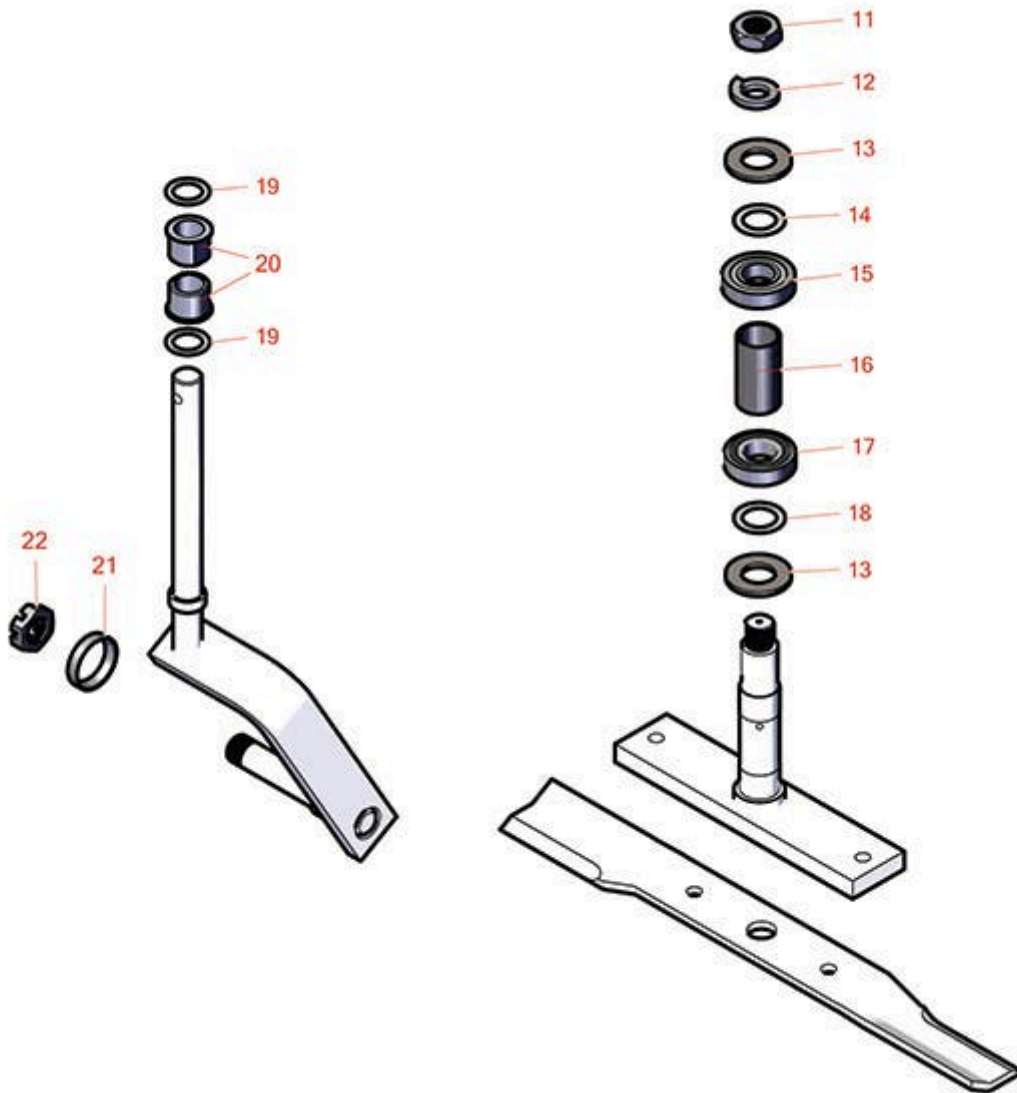

Replaces Progressive Turf Pro-Flex 120

Parts

Contour Rough Mower
Mower Parts

All original equipment manufacturers names and part numbers are used for identification purposes only, and we are in no way implying that our products are original equipment parts. Prices subject to change without notice.