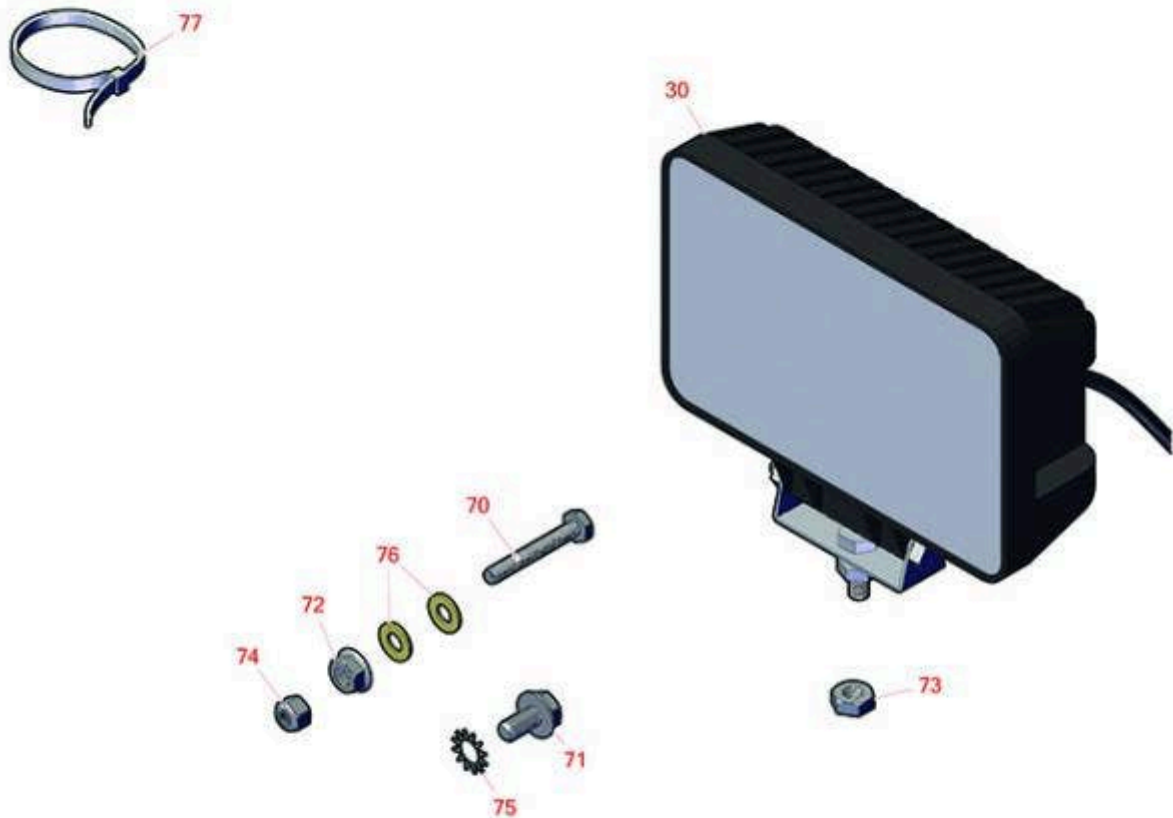

Replaces Toro Greensmaster 1600 Parts

Mower - Model 04060

Light Kit - Model 04057

All original equipment manufacturers names and part numbers are used for identification purposes only, and we are in no way implying that our products are original equipment parts. Prices subject to change without notice.

Replaces Toro Greensmaster 1600 Parts

Mower - Model 04060

Light Kit - Model 04057

Item No	R&R Part No.	OEM Part No.	Description	Qty Req	Order Quantity
Electrical, Gauges and Controls					
30	R151712	108-6471, 112-9177, 94-9024	LED Oval Work Light - 12 LED 30w	2	
Hardware					
70	R400118	321-10, 400118	Bolt - Hex HD 1/4-20 x 1-3/4 GR5	1	
71	R33114-016	33114-016, 42-9230, 42-9270, 48-7680, 48-7690, 48-7700	Bolt - Hx HD 8mm x 1.25 x 15	1	
72	R3218-1	3218-1	Nut-Jam	1	
73	RP457-2	01-191-0518, 22-12-AJK, 3218-2, 513299, P457-2	Nut - Jam 5/16-18 Zinc	1	
73	R443106	01-188-0518, 22-12-AJD, 32111-4, 3217-4, 3217-6, 3218-2, 513295, 513412, 915112P, 915978, 915979	Nut - 5/16-18 Y/Zinc Plated	1	

Replaces Toro Greensmaster 1600 Parts

Mower - Model 04060

Light Kit - Model 04057

Item No	R&R Part No.	OEM Part No.	Description	Qty Req	Order Quantity
74	R301504	2296-42, 301504, 32127-24, 32128-33, 32146-17, 3296-16, 3296-42, 3296-42 , 915661P	Locknut - ESNA 1/4-20	5	
74	R32128-33	32128-33	Nut - 1/4-20 Flanged Serr	5	
75	R3255-9	3255-9	Washer - Lock 3/8 Ext. Star	1	
76	R3256-22	24-9-BD, 3-1032, 3256-1, 3256-22, 93-0954, 93-0989	Washer - Flat 1/4 Yellow	2	
76	R33094-00	33094-00, 93-5914	Washer - Flat - 8mm Hardened	2	
76	R453023	3256-1, 3256-22, 3256-72, 33094-00	Washer - Flat 1/4	2	
76	R3253-3	01-166-0070, 01-166-0410, 23-9-GD, 24-7150, 3253-3, 3256-1, 352-167	Washer - Lock 1/4	2	
77	R3290-378	30-1740, 3290-378, 52-6570, 60-4340	Cable Tie	4	