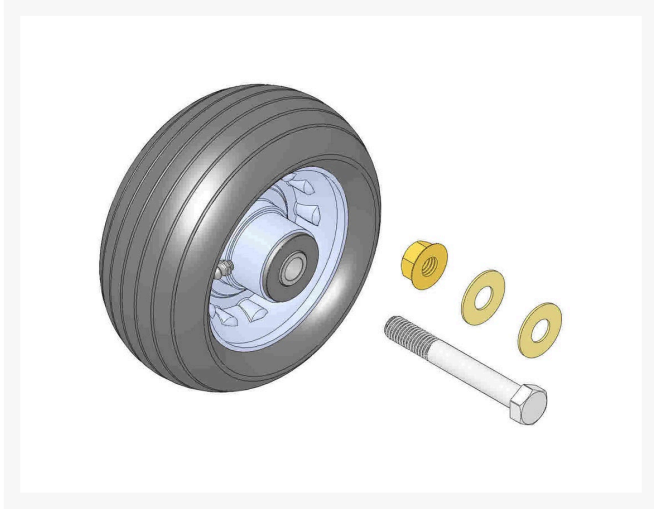

Caster Wheel Kit

R95-3084

Replaces
Toro 95-3084

Specifications
Manufacturer R&R Products

Fits Models
Toro Groundsmaster 322-D
Toro Groundsmaster 325-D
Toro Groundsmaster 327
Toro Groundsmaster 328-D
Toro Groundsmaster 345

Replacement Parts

R32128-23	Nut - Lock Hex Flanged 1/2-13
R325-17	Bolt - Hex Head
R453017	Washer - Flat 1/2
R63-8400	Wheel - Rear Caster Assy