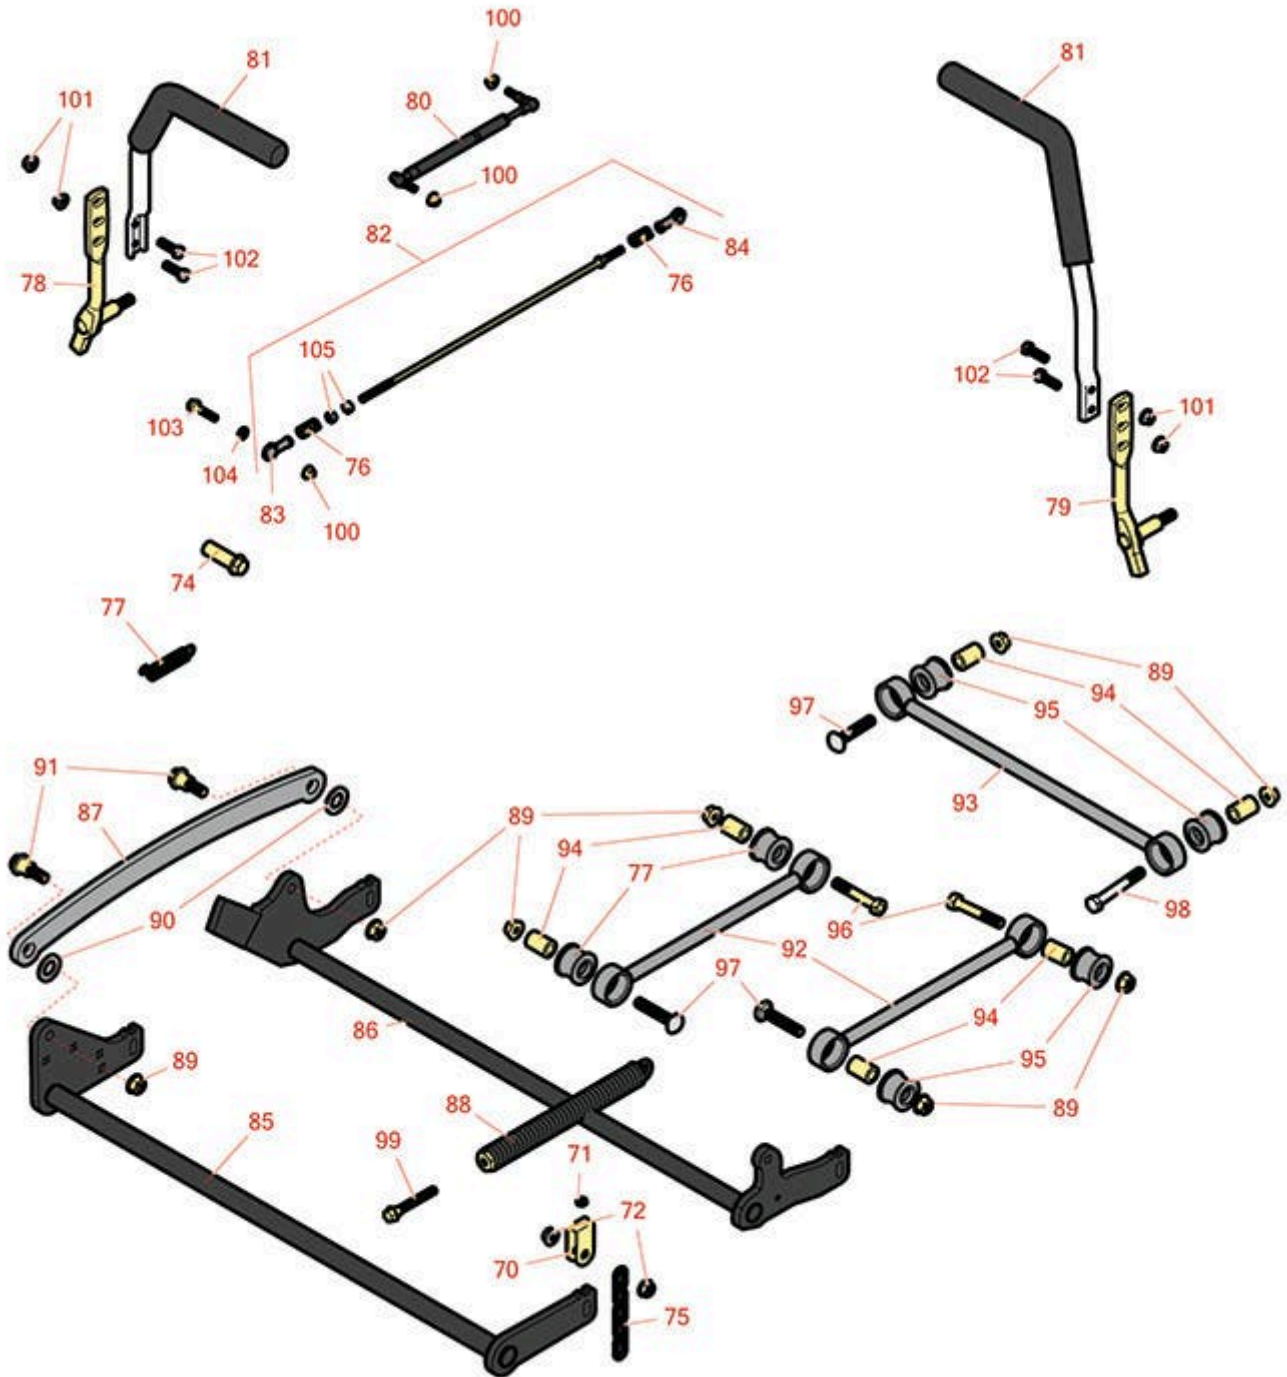

Replaces Exmark Lazer Z E-Series Parts

Zero-Turn Mower with 60in Deck - Model LZE730GKA60RA1
Lift & Motion Control

All original equipment manufacturers names and part numbers are used for identification purposes only, and we are in no way implying that our products are original equipment parts. Prices subject to change without notice.

Replaces Exmark Lazer Z E-Series Parts

Zero-Turn Mower with 60in Deck - Model LZE730GKA60RA1
Lift & Motion Control

Item No	R&R Part No.	OEM Part No.	Description	Qty Req	Order Quantity
Other parts					
70	R109-9066	109-9066	Yoke - Adjust - Deck	4	
71	RP457-2	3218-2	Nut - Jam 5/16-18 Zinc	8	
72	R32128-37	32128-37	Nut - 7-16-14 Hx Serr Fl	8	
74	R109-5891	109-5891	Hub -Threaded	2	
75	R1-633447	1-633447	Chain - Deck Lift	4	
76	R1-323245	1-323245	Spring - Compression	4	
77	R109-7124	109-7124	Spring - Extension	1	
78	R116-0039	116-0039	Lever - Motion Control - RH	1	
79	R116-0040	116-0040	Lever - Motion Control - LH	1	
80	R116-0027	116-0027	Damper Control	2	
81	R109-5668	109-5668	Grip - Control Lever - Foam	2	
82	R109-8106	109-8106	Linkage Assy - Front Pump	2	
83	R1-543017	1-543017	Balljoint - RH	2	
84	R1-633152	1-633152	Balljoint - LH	2	
85	R126-2475-03	126-2475-03	Decklift - Front	1	
86	R116-0459-03	116-0459-03	Lift - Rear Deck	1	
87	R116-0797-03	116-0797-03	Link-Lift - Deck	1	
88	R116-0000	116-0000	Spring - Extension	1	
89	R32128-23	32128-23, 99-5107	Nut - Lock Hex Flanged 1/2-13	12	
90	R453022	3256-28	Washer - 3/4 SAE	2	