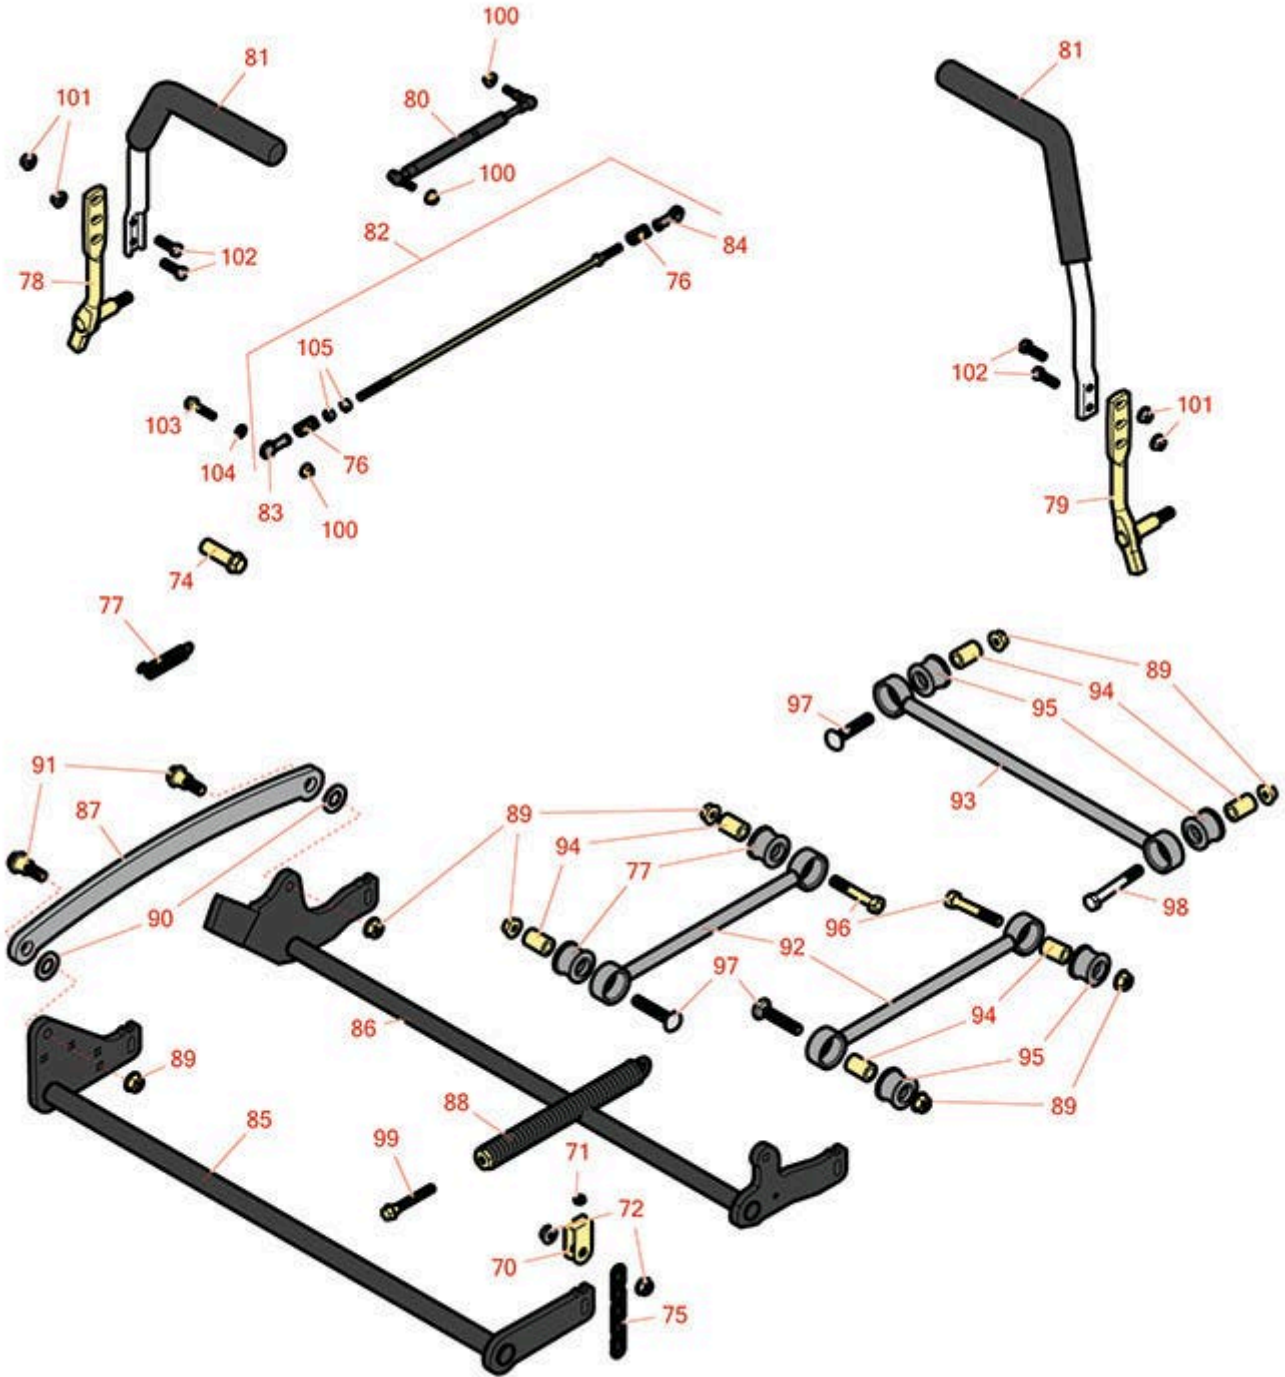

Replaces Exmark Lazer Z E-Series Parts

Zero-Turn Mower with 60in Deck - Model LZE751GKA60RA1
Lift & Motion Control

All original equipment manufacturers names and part numbers are used for identification purposes only, and we are in no way implying that our products are original equipment parts. Prices subject to change without notice.

Replaces Exmark Lazer Z E-Series Parts

Zero-Turn Mower with 60in Deck - Model LZE751GKA60RA1
Lift & Motion Control

Item No	R&R Part No.	OEM Part No.	Description	Qty Req	Order Quantity
Other parts					
70	R109-9066	109-9066	Yoke - Adjust - Deck	4	
71	RP457-2	3218-2	Nut - Jam 5/16-18 Zinc	8	
72	R32128-37	32128-37	Nut - 7-16-14 Hx Serr Fl	8	
74	R109-5891	109-5891	Hub -Threaded	2	
75	R1-633447	1-633447	Chain - Deck Lift	4	
76	R1-323245	1-323245	Spring - Compression	4	
77	R109-7124	109-7124	Spring - Extension	1	
78	R116-0039	116-0039	Lever - Motion Control - RH	1	
79	R116-0040	116-0040	Lever - Motion Control - LH	1	
80	R116-0027	116-0027	Damper Control	2	
81	R109-5668	109-5668	Grip - Control Lever - Foam	2	
82	R109-8106	109-8106	Linkage Assy - Front Pump	2	
83	R1-543017	1-543017	Balljoint - RH	2	
84	R1-633152	1-633152	Balljoint - LH	2	
85	R126-2475-03	126-2475-03	Decklift - Front	1	
86	R116-0459-03	116-0459-03	Lift - Rear Deck	1	
87	R116-0797-03	116-0797-03	Link-Lift - Deck	1	
88	R116-0000	116-0000	Spring - Extension	1	
89	R32128-23	32128-23, 99-5107	Nut - Lock Hex Flanged 1/2-13	12	
90	R453022	3256-28	Washer - 3/4 SAE	2	