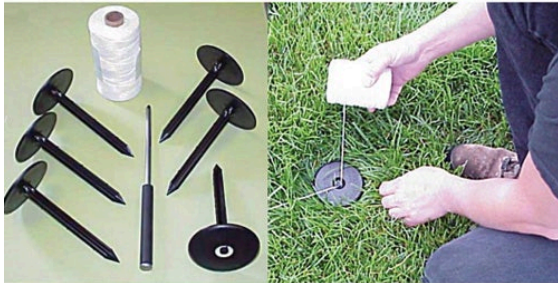

ProLine Baseball Layout - Pkg/12

RAF2719

Details

Measure only once and permanently locate layout points for any sports field. These one-piece durable marker anchors with built-in string guide are easy to install. Simply punch a hole in the ground with the starter tool, set the marker, string the line and stripe. If the line fades, re-stripe or re-string the markers with no re-measuring. Unique design will not catch cleats or attract debris. Anchor sets include anchors, starter tool and 600' of cord.

- Permanent field layout markers
- Will not catch cleats or debris
- Sets include anchors, starter tool and 600' of cord

Specifications

Manufacturer	New Stripe
Package Quantity	12

TURF MACHINERY SPARES LTD