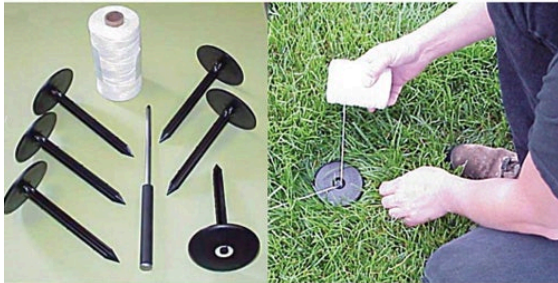

ProLine Replacement Markers - Pkg/10

RAF2723

Details

Measure only once and permanently locate layout points for any sports field. These one-piece durable marker anchors with built-in string guide are easy to install. Simply punch a hole in the ground with the starter tool, set the marker, string the line and stripe. If the line fades, re-stripe or re-string the markers with no re-measuring. Unique design will not catch cleats or attract debris. Anchor sets include anchors, starter tool and 600' of cord.

- Permanent field layout markers
- Will not catch cleats or debris
- Sets include anchors, starter tool and 600' of cord

Specifications

| | |
|------------------|------------|
| Manufacturer | New Stripe |
| Package Quantity | 10 |