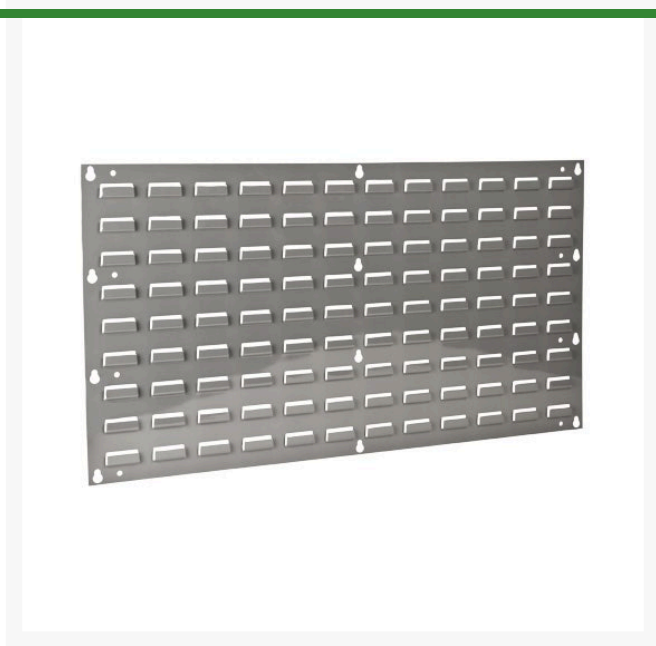

# AkroBins Louvered Panel - 35-3/4 x 19

RAM30-636

## Details

Louvered panels and racks allow all sizes of AkroBins to be arranged and rearranged in unlimited configurations. They may be wall mounted or mounted on benches, carts, or even inside cabinets. Freestanding louvered racks are also available.

- May be mounted on benches, carts or inside cabinets
- Louvered panels
- Accommodates all sizes of AkroBins
- Panel 35-3/4" x 19"