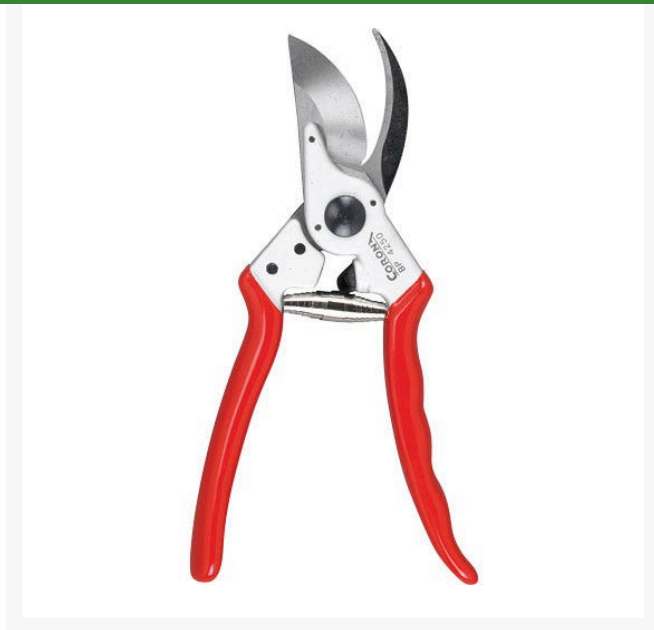

# Corona Forged Aluminum Bypass Pruner - 1in RCBP4250

## Details

Lightweight forged aluminum handles with forged steel blade and hook. The ergonomically angled head provides less bending of the wrist minimizing fatigue. Bypass cutting for closer, cleaner and healthier cuts.

- Lightweight forged aluminum handles
- High-carbon steel blade and hook
- Ergonomically angled head for less bending of the wrist
- Bypass allows for closer, cleaner and healthier cuts
- Cuts up to 1" in diameter
- Separate steel hook instead of one-piece aluminum hook