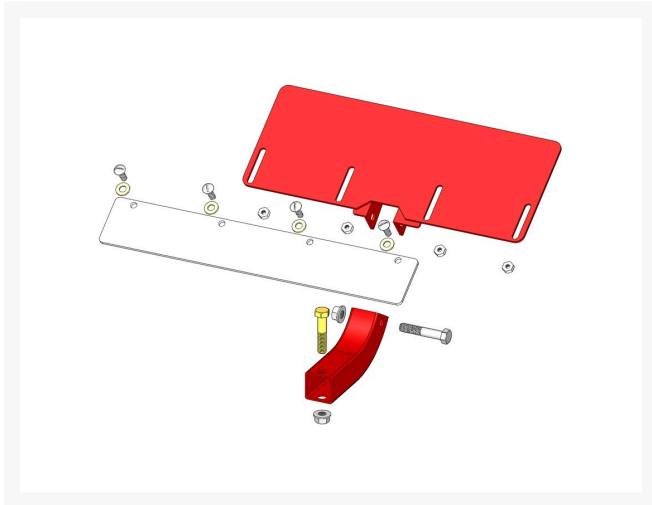

Kit - Grass Deflector

R01030

Details

Includes 8 ea: R3256-22 Washer; 4 ea: R3290-133 Screw, R3296-8 Locknut; 2 ea: R3296-39 Locknut; 1 ea: R323-9 Bolt, R323-10 Bolt, R51-0810 Shield, R51-0830 Shield, R51-0840 Tube

Replaces

Toro 01055

Specifications

Manufacturer R&R Products

Fits Models

Toro Reelmaster Fairway

TURF MACHINERY SPARES LTD

3a Monument Way West Woking, GU21 5EN
01483 764467