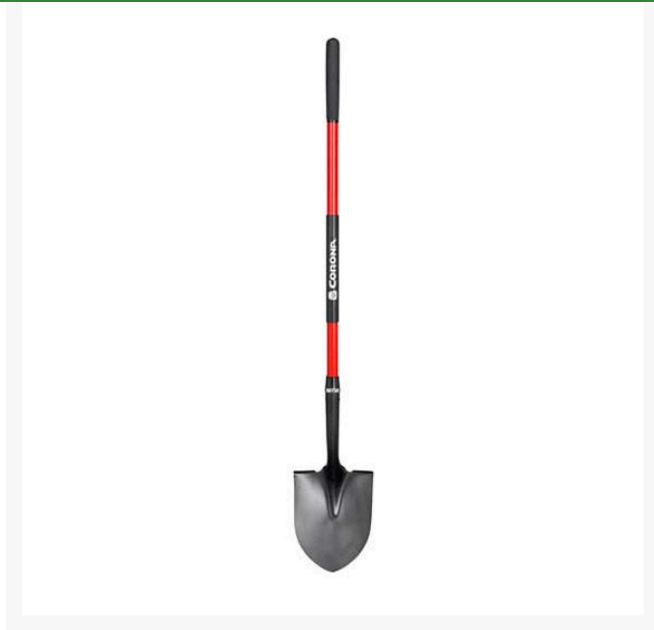

# Corona Round Point Shovel - 48in Fiberglass Handle

RCSS30020

## Details

Get the job done with this strong 14-gauge tempered steel blade shovel with sharpened edge. The round point allows for easy penetration of a variety of materials. Large, forward-turned steps for firmer footing. A textured epoxy finish protects the head against rust. Steel collar for strong connection. Non-slip cushion grip for comfort. 48in. fiberglass handle.

- 14 gauge tempered steel blade
- 48in fiberglass handle with non-slip grip
- Round point makes easy penetration of materials
- Large, forward-turned steps for firmer footing
- Textured epoxy finish protects the head
- Steel collar for strong connection

## Specifications

Manufacturer	Corona
Handle Material	Fiberglass
Head Material	Tempered Steel