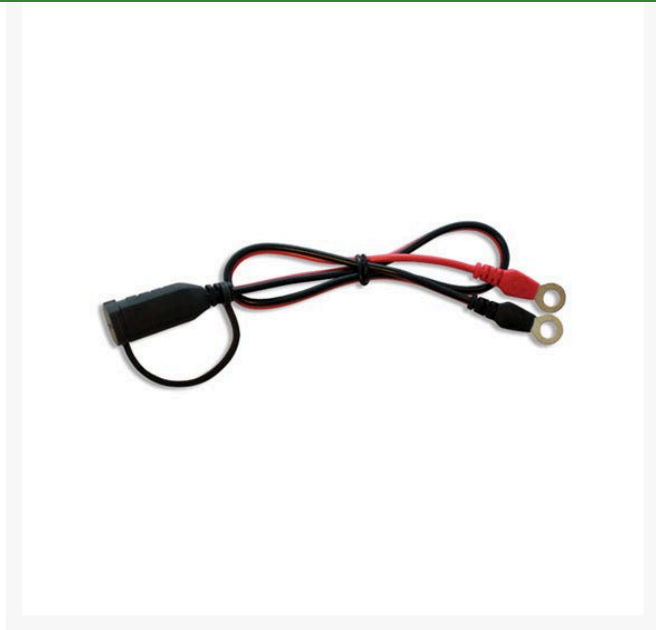

CTEK Comfort Connect M6

RCTK56-260

Details

Comfort Connect reaches even well hidden batteries in the vehicle quickly and easily. There is no need to hassle with battery clamps every time, just permanently mount Comfort Connect on every battery that needs charging and easily charge and maintain the batteries after use and for a prolonged life. Cable length 16".

- Comfort Connect M6, 1/4" (6.4mm)

Specifications

Manufacturer	CTEK
Length	16 in

TURF MACHINERY SPARES LTD

3a Monument Way West Woking, GU21 5EN
01483 764467

<https://turfmachinery.rrproducts.com/>