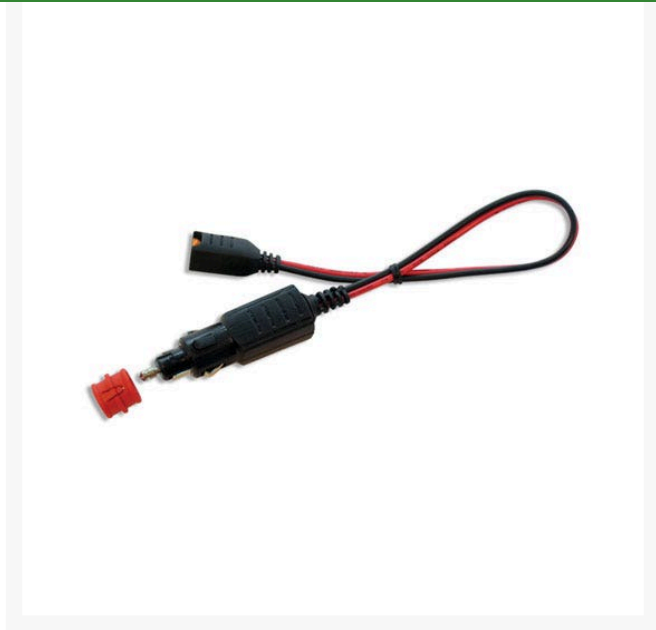

CTEK Comfort Connect Cig Plug

RCTK56-263

Details

Cig Plug enables charging the battery through the cigarette outlet - simply charge from the car! Note that the vehicle needs to have power on the cigarette outlet when not in use. Fits both 12 mm and 21 mm outlets. Maze-like strain relief for user's safety.

- Comfort Connect
- Works with UC 800, US 800, MULTI US 3300, MULTI US 7002, US 0.8, MUS 4.3
- 15.7 in. cable
- Fits 12 mm and 21 mm outlets

Specifications

Manufacturer

CTEK

TURF MACHINERY SPARES LTD

3a Monument Way West Woking, GU21 5EN
01483 764467