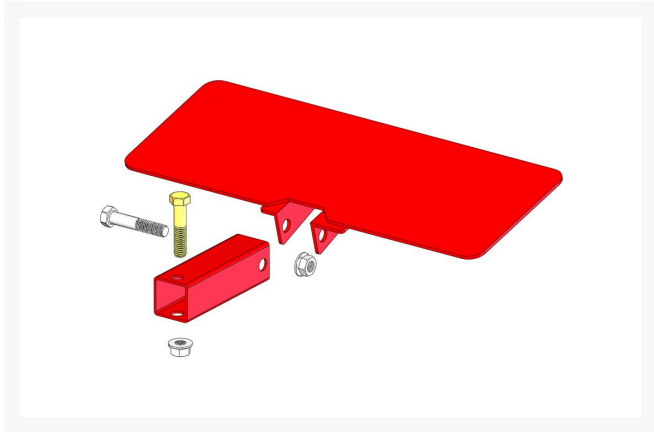

# Kit - Grass Deflector

R01055

## Details

Includes 2 ea: R3296-39 Locknut; 1 ea: R323-9 Bolt, R323-10 Bolt, R47-5340 Shield, R47-5380 Tube

## Replaces

Toro 01055