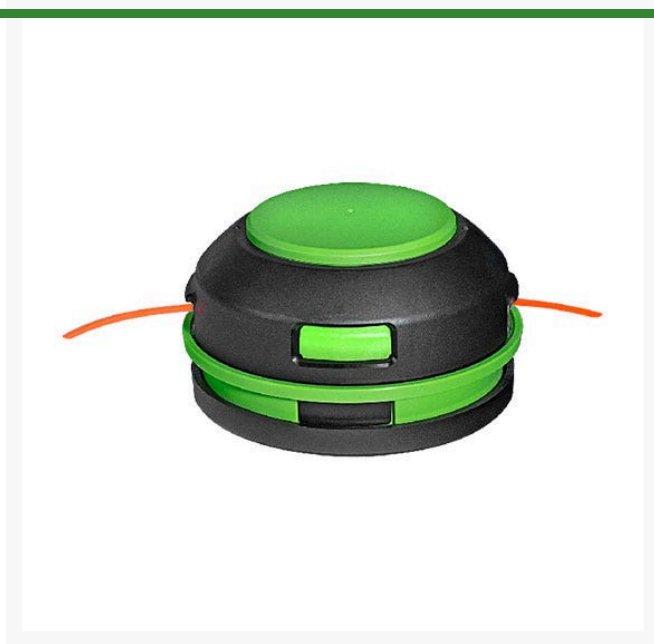

# EGO 15in String Trimmer Auto-Wind Trimmer Head

REGAH1520

## Details

For use with the EGO POWERLOAD 15 in. String Trimmer (ST1520 and ST1520S). The number one customer complaint with any string trimmer is line replacement. EGO has taken this pain point away with the World's 1st EGO POWERLOAD trimmer head. Rewind your line faster, simply insert the line into the head and press the POWERLOAD button. The 15 in. cutting swath, bump-head line advancement and professional-grade 0.095 in. cutting line make this tool truly professional grade. EGO parts are designed specifically for your EGO POWER+ products and offer the highest quality, performance and value.

- 15 in. String Trimmer Auto-Wind Trimmer Head
- Dual Feed .095in. Twist String Trimmer Line
- Pre-wound Head with 16ft of Professional Grade Line