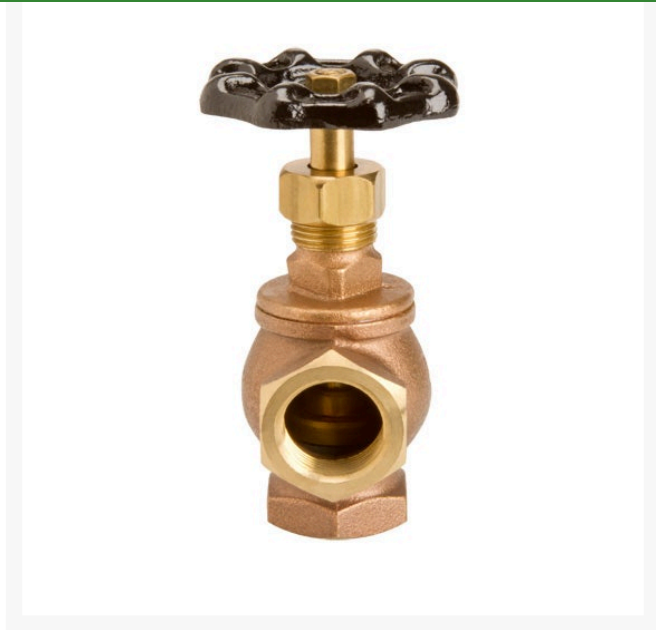

Valve - 1-1/4 Angle RG125AVW

Specifications

Manufacturer

R&R Products

TURF MACHINERY SPARES LTD

3a Monument Way West Woking, GU21 5EN
01483 764467

<https://turfmachinery.rrproducts.com/>