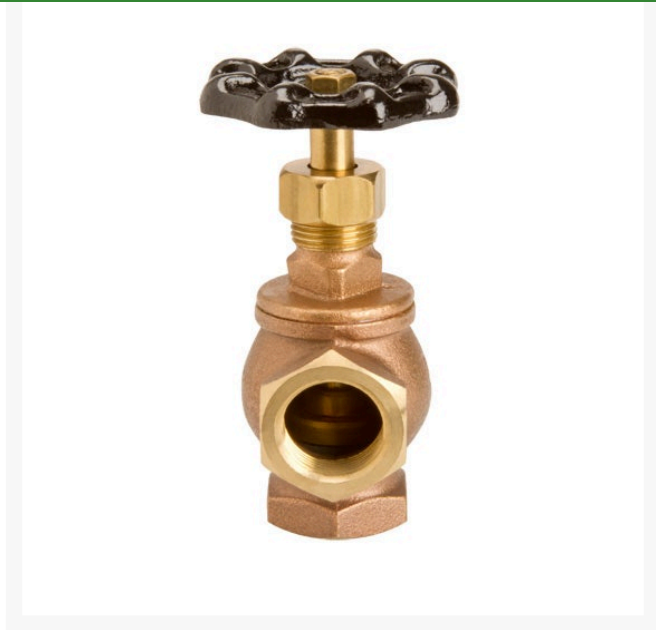

Valve - 1-1/2 Angle RG150AVUW

Specifications

Manufacturer

R&R Products

TURF MACHINERY SPARES LTD

3a Monument Way West Woking, GU21 5EN
01483 764467

<https://turfmachinery.rrproducts.com/>