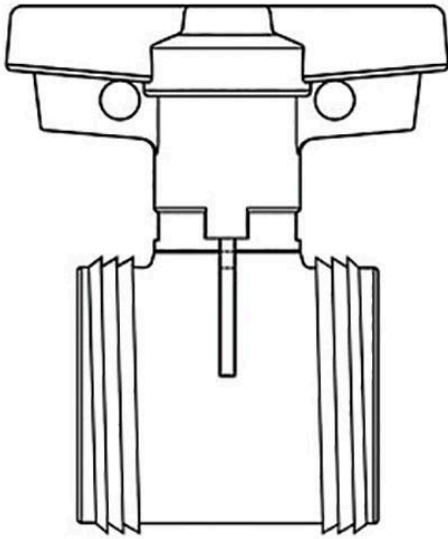

# 1-1/4 PVC TU2K Ind Ball Valve Cartridge

Epd

RG1820012

## Details

Replacement cartridges for True Union 2000 Industrial Ball Valves. PVC

## Specifications

Manufacturer	Spears
Seal Type	EPDM

**TURF MACHINERY SPARES LTD**

3a Monument Way West Woking, GU21 5EN  
01483 764467

<https://turfmachinery.rrproducts.com/>