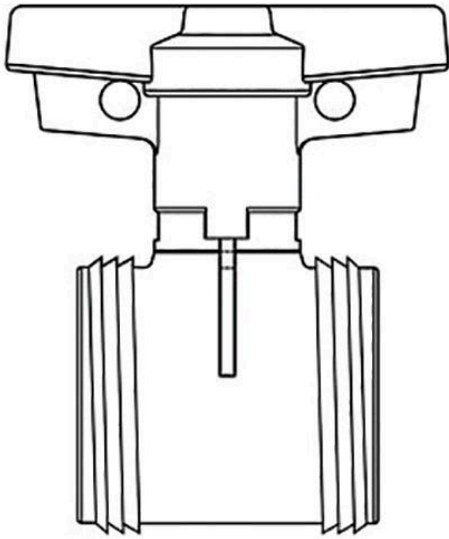

2 PVC TU2K Ind Ball Valve Cartridge

EPDM

RG1820020

Details

Replacement cartridges for True Union 2000 Industrial Ball Valves. PVC

Specifications

Manufacturer	Spears
Fitting Size	2
Seal Type	EPDM

TURF MACHINERY SPARES LTD

3a Monument Way West Woking, GU21 5EN
01483 764467

<https://turfmachinery.rrproducts.com/>