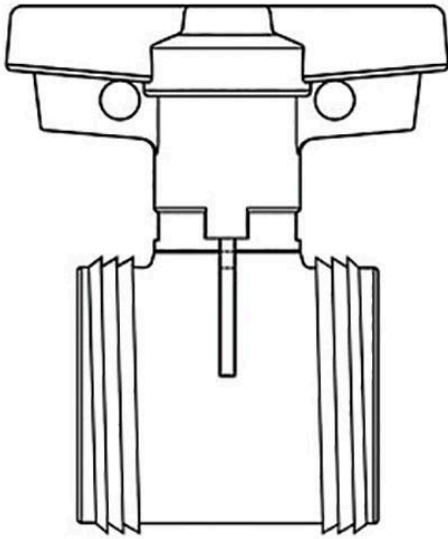

6 PVC TU2K Ind Ball Valve Cartridge

EPDM

RG1820060

Details

Replacement cartridges for True Union 2000 Industrial Ball Valves. PVC

Specifications

Manufacturer	Spears
Seal Type	EPDM

TURF MACHINERY SPARES LTD