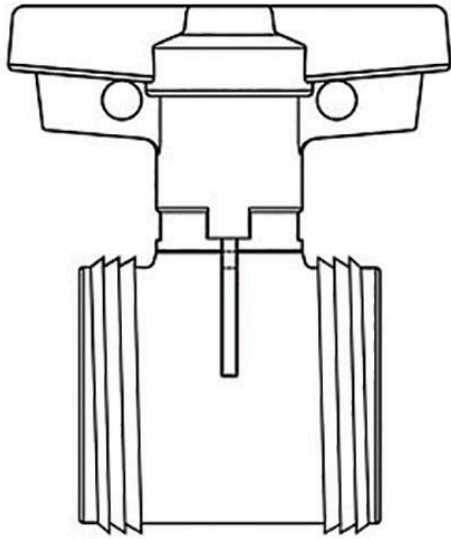

# 6 PVC TU2K Ind Ball Valve Cartridge

EPDM w/  
RG18206060

## Details

Replacement cartridges for True Union 2000 Industrial Ball Valves. PVC

## Specifications

Manufacturer	Spears
Seal Type	EPDM

**TURF MACHINERY SPARES LTD**

3a Monument Way West Woking, GU21 5EN  
01483 764467

<https://turfmachinery.rrproducts.com/>