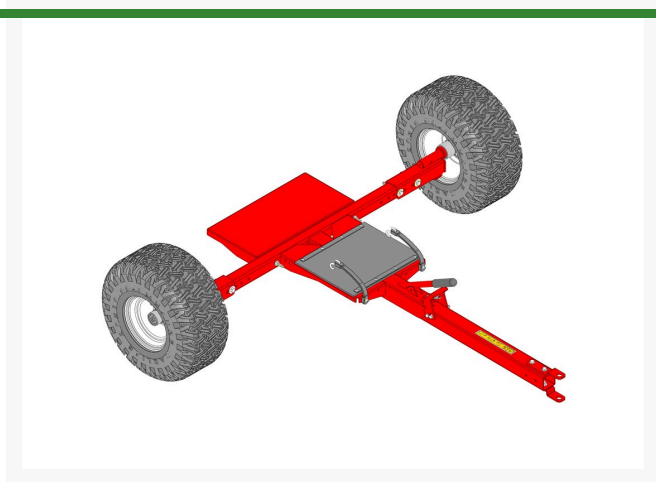

Frame Assy - Red

R04238

Specifications

Manufacturer

R&R Products

Replacement Parts

| | |
|--------------|---|
| R105-9928-01 | Spindle Assy - Red |
| R106-4671 | Latch |
| R106-4675 | Tongue - Trailer - Red |
| R106-5360 | Rubber Mat - Front Roller |
| R106-5366-01 | Frame Assy - Red |
| R106-5384 | Strip - Roller Mat |
| R106-8459 | Rubber Strap |
| R150317 | Latch Assy |
| R150318 | Hardware - Misc |
| R232-24 | Stem - Valve w/ Cap |
| R297-1 | Screw - Button HD Socket 3/4 |
| R301504 | Locknut - ESNA 1/4-20 |
| R316797 | Bolt - 1/4-20 x 1-1/4 |
| R32128-21 | Locknut - Flanged 3/8-16 Whiz Top Lock |
| R32128-32 | Locknut - 1/4-20 Flanged |
| R3231-2 | Bolt - Carriage 3/8-16 x 1 |
| R3256-22 | Washer - Flat 1/4 Yellow |
| R98-8690 | Hub Assy - Trailer |
| R99-4507 | Wheel - 8x7.00 4/4 Solid F266 |
| RCT5111011 | Tire - 20x10.00-8 Nhs (2 Ply) Carlisle Turf Saver |