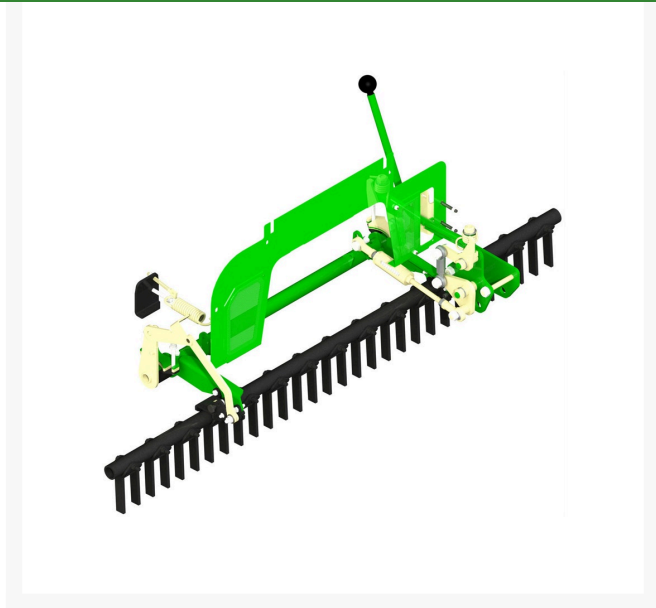

# Mid-Mount Toolbar System

R08731G

## Details

The Mid-Mount Toolbar is designed for the attachment of the Mid-Mount Scarifier Toolbar or Mid-Mount Weeder attachment.

- Required for the Mid-Mount Scarifier Toolbar and Mid-Mount Weeder Toolbar

## Specifications

Manufacturer	R&R Products
Color	Green

**TURF MACHINERY SPARES LTD**

3a Monument Way West Woking, GU21 5EN  
01483 764467

<https://turfmachinery.rrproducts.com/>