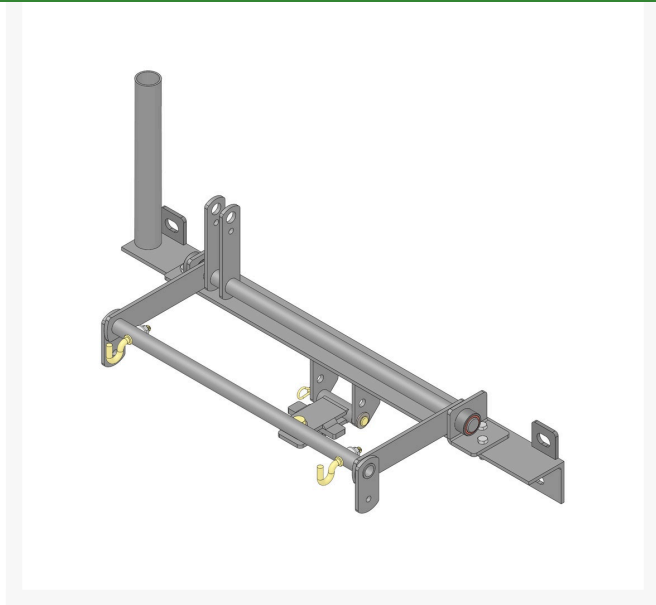

# Kit - Mounting Hitch

R08814

## Replacement Parts

R187-0	Washer - Flat 7/16 SAE
R283-83	Pin - Clevis
R3272-12	Pin - Cotter 1/8 x 1-1/4
R3296-39	Locknut - 3/8-16 Nylon
R3296-48	Locknut - 7/16-14 ESNA
R400264	Bolt - Hex HD 3/8-16 x 1-1/4
R453009	Washer - Flat 5/16 SAE
R453017	Washer - Flat 1/2
R80-1680	Pivot Bkt w/Bushing - LH
R80-1690	Pivot Bkt w/Bushing - RH
R80-2040	Hook
R80-2050	Bolt - Shoulder
R84-2230-03	Pivot Assy
R84-2420-03	Lift Arm Assy
R84-2620-03	Angle Assy