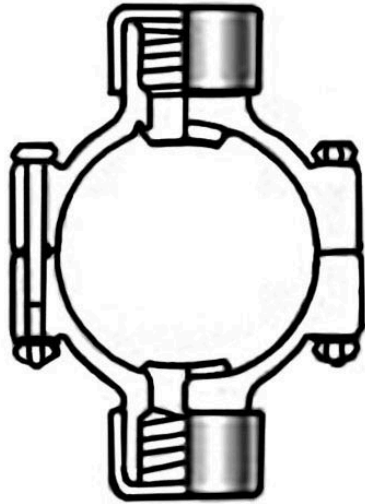

# 12x4 PVC Clmp Sdl D/O Sr Fpt EPDM S

RG469SE664SR

## Specifications

Manufacturer  
Seal Type

Spears  
EPDM

**TURF MACHINERY SPARES LTD**

3a Monument Way West Woking, GU21 5EN  
01483 764467

<https://turfmachinery.rrproducts.com/>