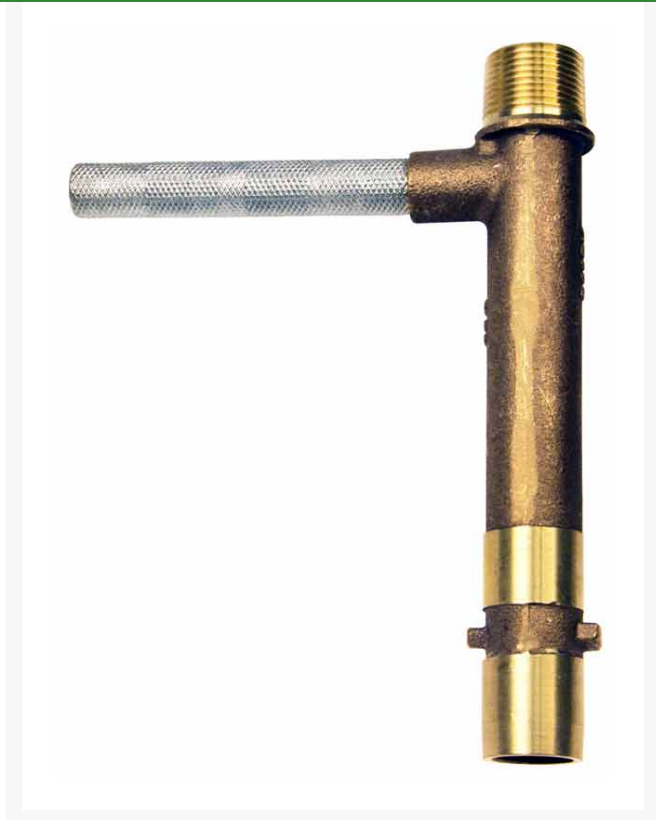

Key - Quick Coupler 1 Double Slot

RG55K

Details

Lid stays closed by strong positive action spring. High visibility Tuff Top or brass lids available. Constructed of solid red brass for durability, economy, and recyclability. Available with Acme threaded outlet (QB44 Series only) (AT). Wrench flats at base for easy installation. Drain hole in body to minimize debris collection. Chevron-shaped wiper seal to reduce leakage around key while inserted. Flow ranges from 5 - 100 gpm. Handles pressures up to 150 psi. British version available (BS). Five-year warranty.