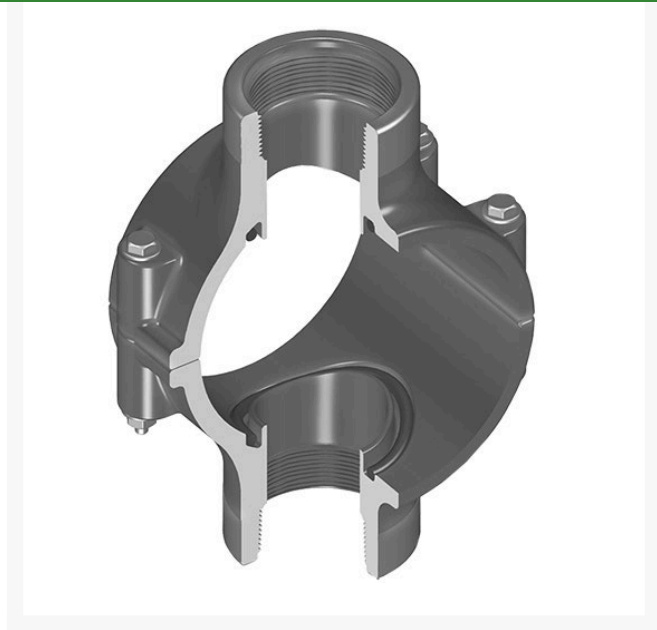

4x3/4 PVC Clm Sdl D/O (Srfpt) EPDM Zn

RG869416SR

Specifications

Manufacturer

Spears

Seal Type

EPDM

TURF MACHINERY SPARES LTD