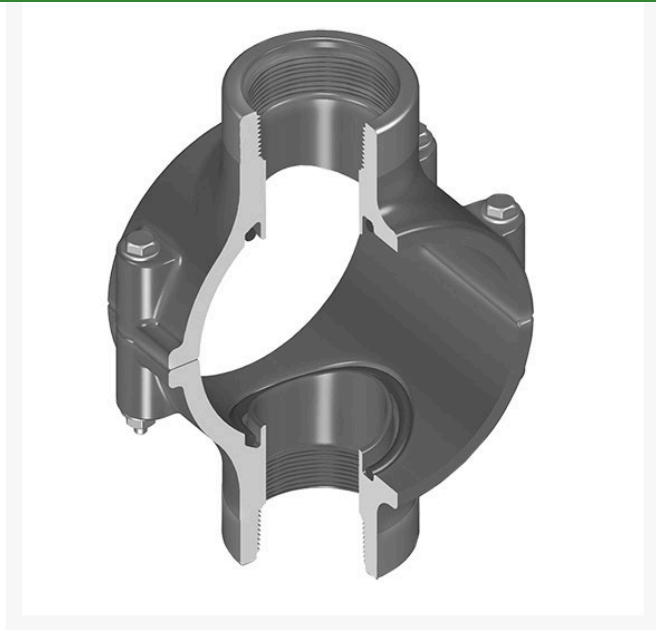

6x1-1/2 PVC Clmp Sdl D/O (Srfpt) EPDM

RG869527SR

Specifications

Manufacturer
Seal Type

Spears
EPDM

TURF MACHINERY SPARES LTD

3a Monument Way West Woking, GU21 5EN
01483 764467

<https://turfmachinery.rrproducts.com/>