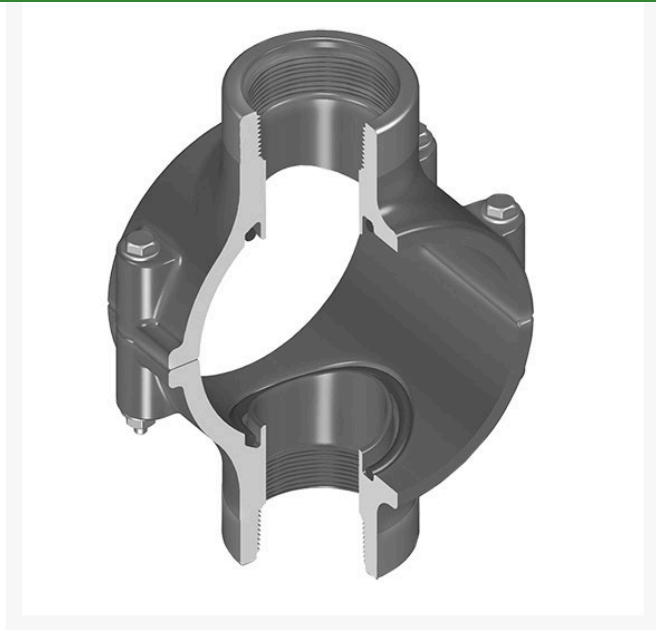

8x1 PVC Clamp Sdl D/O (Srfpt) EPDM Zn

RG869575SR

Specifications

Manufacturer

Spears

Seal Type

EPDM

TURF MACHINERY SPARES LTD