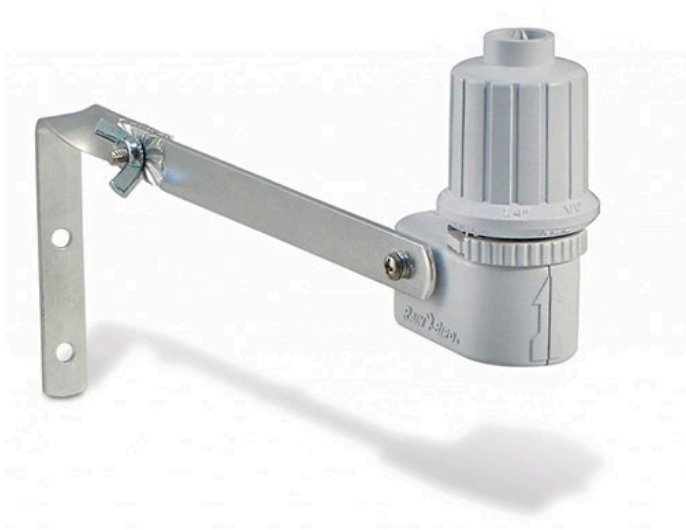

# Rain Bird Wired Rain Sensor w/Bracket

RGA61200

## Details

The Rain Bird RSD Series Rain Sensor automatically shuts off your sprinkler system when it rains, so you don't have to worry when you're home or away. The RSD Series Rain Sensor easily connects to most irrigation system controllers. RSD Series Rain Sensors offers flexible, multiple rainfall settings which are quick and easy to adjust with a twist of the dial.