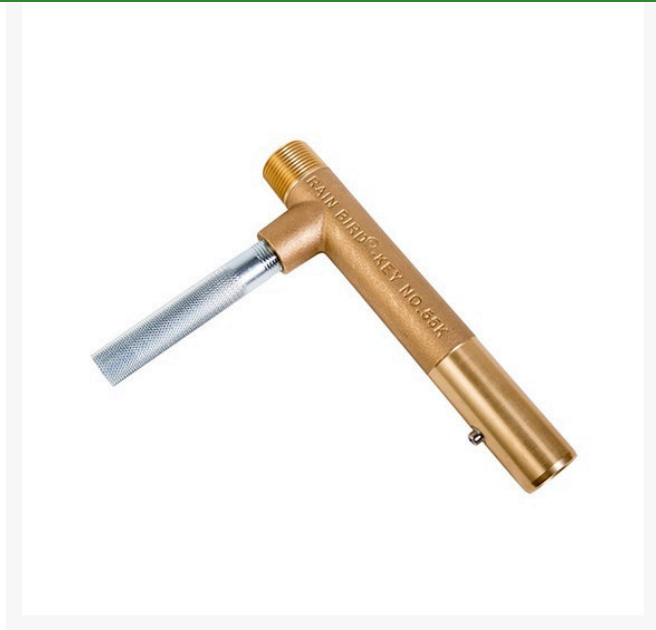

# Rain Bird I55K - Brass Quick Coupling

## Key 1" BSP Top

RGB13401

### Details

Industrial-strength brass quick-coupling valves for convenient water access in potable and non-potable systems. Rugged, red brass construction for long life and reliable performance. Reliable operation with strong corrosion-resistant stainless steel spring.