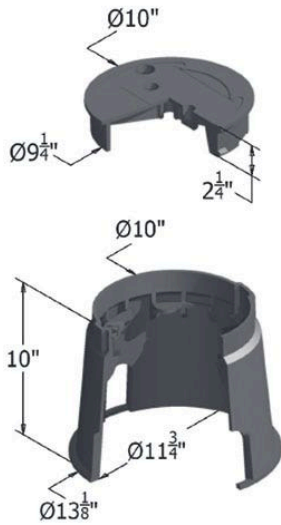

Carson Valve Box w/Lid 0910 Spec Grade - Black ICV RGC09101027

Details

Carson 910 Specification Grade 10" diameter round boxes are offered with flush covers or T-cover lids with an optional bolt down device; 10" depth. They are ideal for turf applications. Features include rigid side walls, structural foam manufacturing process, HDPE (high-density polyethylene) construction, lock/bolt down option, twist lock lid, lid finger hole, UV inhibitors, and multiple colors. Made in USA.

Specifications

Manufacturer	Carson
Indicator	ICV
Lid Color	Black
Valve Box Depth	10 in

Replacement Parts

RGC09104008	Carson Lid Only 0910 Spec Grade - Black ICV
-------------	--

TURF MACHINERY SPARES LTD

3a Monument Way West Woking, GU21 5EN
01483 764467