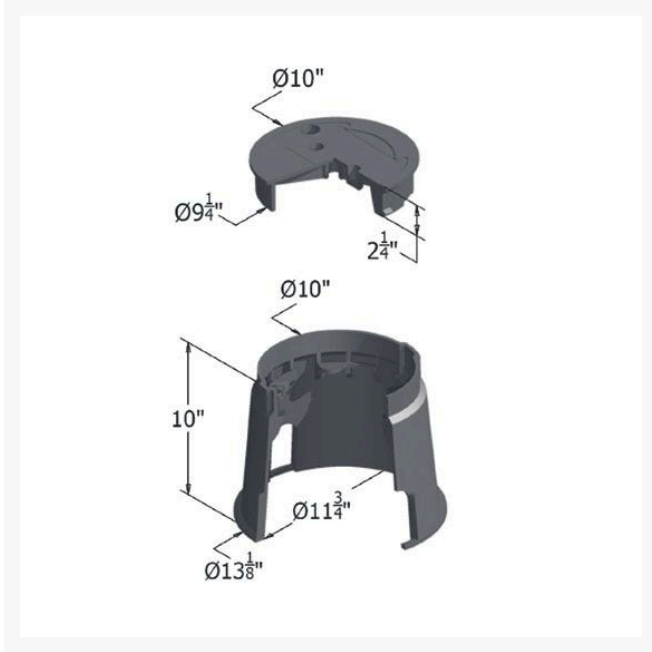

Carson Valve Box w/Lid 0910 Spec Grade - Black ICV Hblt

RGC09101037

Details

Carson 910 Specification Grade 10" diameter round boxes are offered with flush covers or T-cover lids with an optional bolt down device; 10" depth. They are ideal for turf applications. Features include rigid side walls, structural foam manufacturing process, HDPE (high-density polyethylene) construction, lock/bolt down option, twist lock lid, lid finger hole, UV inhibitors, and multiple colors. Made in USA.

Specifications

Manufacturer	Carson
Indicator	ICV
Lid Color	Black
Valve Box Depth	10 in

Replacement Parts

RGC09104025	Carson Lid Only 0910 Spec Grade - Black ICV
-------------	--

TURF MACHINERY SPARES LTD

3a Monument Way West Woking, GU21 5EN
01483 764467