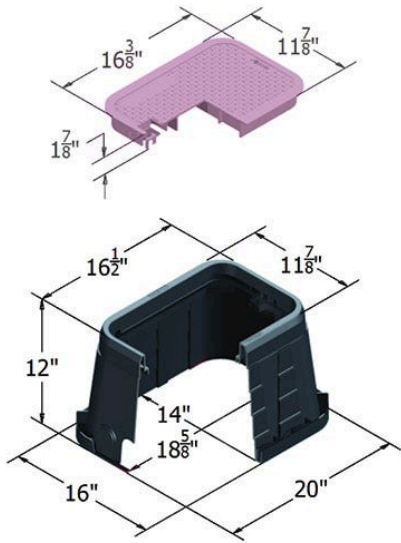

Carson Valve Box w/Lid 1015 - Blk-Pur

Rw

RGC10151022

Details

The Carson 1015-12 irrigation control valve box offers a variety of features, including lid seat collar for increased durability, and improved ribbing structure for maximum strength. That's the TrussT design. Other features include a heavy-duty seat collar, optional bolt down device for lock options, and a variety of cover and marking options. HDPE (high-density polyethylene) construction. UV inhibitors. 3" and 6" extensions available. Made in USA.

Specifications

Manufacturer	Carson
Manufacturer's	1015
Model No	
Indicator	ICV
Lid Color	Purple
Valve Box Depth	12 in

TURF MACHINERY SPARES LTD

3a Monument Way West Woking, GU21 5EN
01483 764467

<https://turfmachinery.rrproducts.com/>