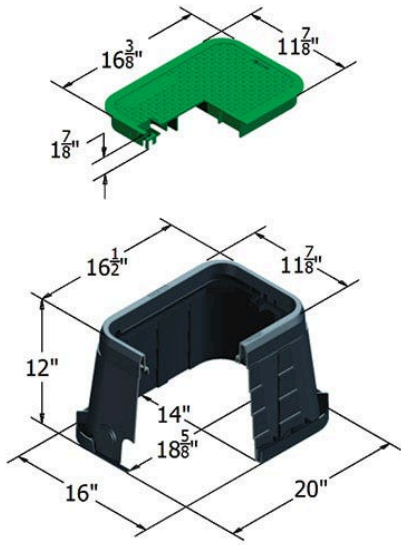

# Carson Valve Box w/Lid 1015 - Blk-Grn

### Details

The Carson 1015-12 irrigation control valve box offers a variety of features, including lid seat collar for increased durability, and improved ribbing structure for maximum strength. That's the TrussT design. Other features include a heavy-duty seat collar, optional bolt down device for lock options, and a variety of cover and marking options. HDPE (high-density polyethylene) construction. UV inhibitors. 3" and 6" extensions available. Made in USA.

### Specifications

Manufacturer      Carson  
Indicator      ICV  
Lid Color      Green  
Valve Box Depth      12 in