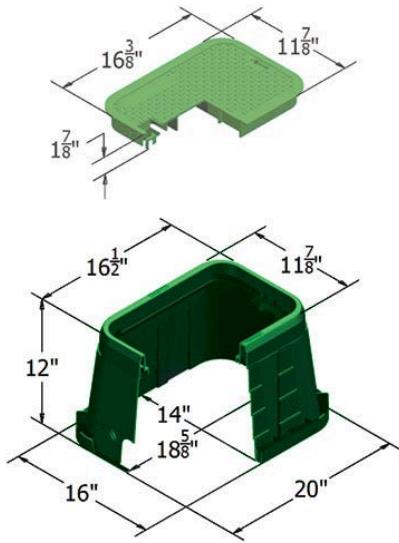

Carson Valve Box w/Lid 1015 - Green

ICV

RGC10151089

Details

The Carson 1015-12 irrigation control valve box offers a variety of features, including lid seat collar for increased durability, and improved ribbing structure for maximum strength. That's the TrussT design. Other features include a heavy-duty seat collar, optional bolt down device for lock options, and a variety of cover and marking options. HDPE (high-density polyethylene) construction. UV inhibitors. 3" and 6" extensions available. Made in USA.

Specifications

Manufacturer	Carson
Indicator	ICV
Lid Color	Green
Valve Box Depth	12 in

TURF MACHINERY SPARES LTD

3a Monument Way West Woking, GU21 5EN
01483 764467

<https://turfmachinery.rrproducts.com/>