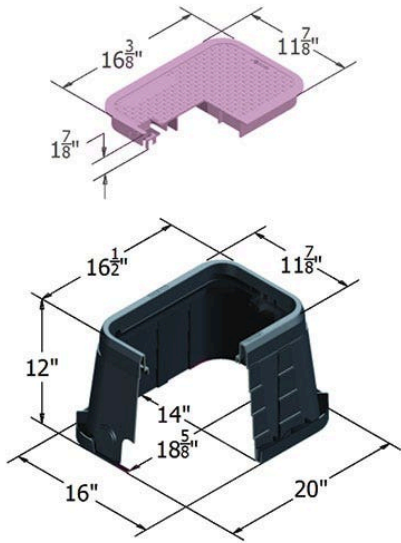

Carson Valve Box w/Lid 1015 - Blk-Pur

Rw

RGC10151092

Details

The Carson 1015-12 irrigation control valve box offers a variety of features, including lid seat collar for increased durability, and improved ribbing structure for maximum strength. That's the TrusT design. Other features include a heavy-duty seat collar, optional bolt down device for lock options, and a variety of cover and marking options. HDPE (high-density polyethylene) construction. UV inhibitors. 3" and 6" extensions available. Made in USA.

Specifications

Manufacturer	Carson
Manufacturer's	1015
Model No	
Indicator	ICV
Lid Color	Purple
Valve Box Depth	12 in

TURF MACHINERY SPARES LTD

3a Monument Way West Woking, GU21 5EN
01483 764467

<https://turfmachinery.rrproducts.com/>