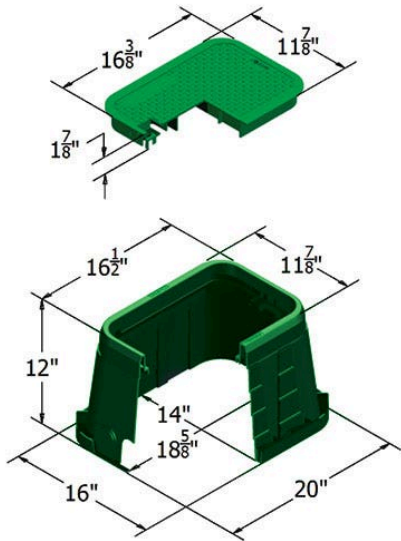

Carson Valve Box w/Lid 1015 - Green Blank

RGC10151237

Details

The Carson 1015-12 irrigation control valve box offers a variety of features, including lid seat collar for increased durability, and improved ribbing structure for maximum strength. That's the TrussT design. Other features include a heavy-duty seat collar, optional bolt down device for lock options, and a variety of cover and marking options. HDPE (high-density polyethylene) construction. UV inhibitors. 3" and 6" extensions available. Made in USA.

Specifications

Manufacturer	Carson
Indicator	ICV
Lid Color	Green
Valve Box Depth	12 in

TURF MACHINERY SPARES LTD

3a Monument Way West Woking, GU21 5EN
01483 764467

<https://turfmachinery.rrproducts.com/>