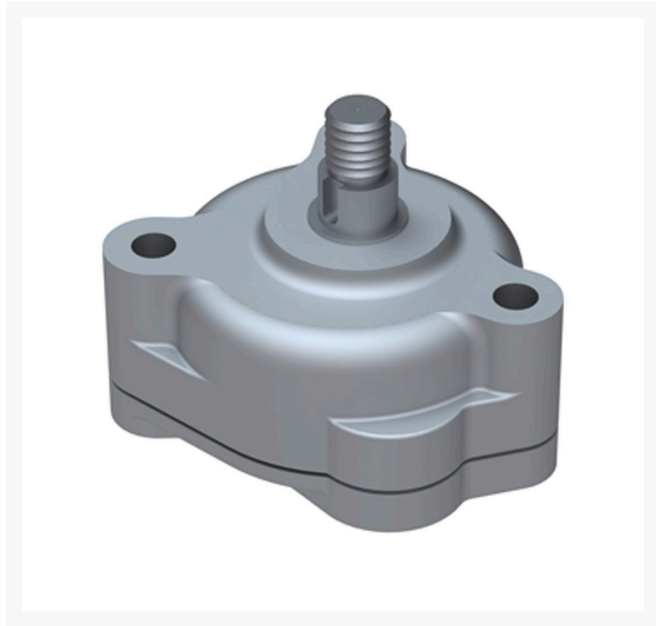

# Oil Pump Assy

R100-2002

### Replaces

Toro 100-2002