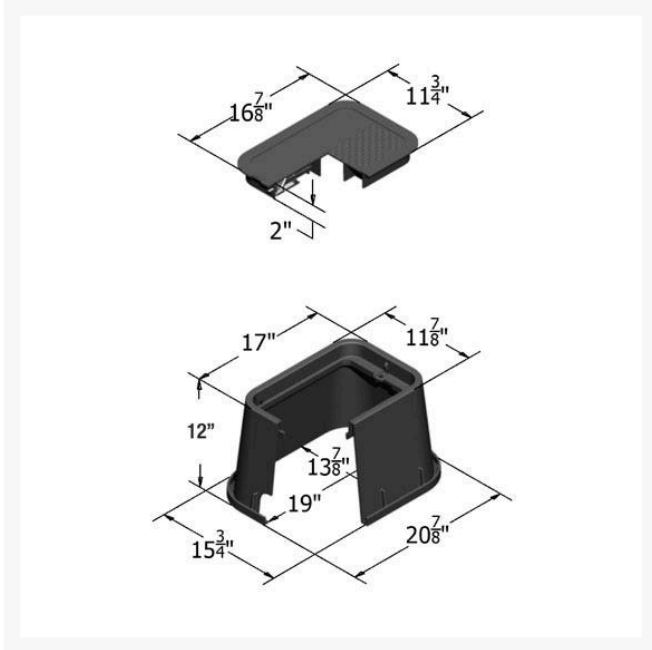

# Carson Valve Box w/Lid 1419-12 Spec Grade - Black ICV RGC14191025

## Details

The popular Carson 1419 standard Specification Grade box offers a wide-range of lid and color options, as well as flared boxes and a 6" standard extension. Side wall rigidity offers easy field modifications. Features include heavy-duty seat collar, structural foam manufacturing process, HDPE (high-density polyethylene) construction, UV inhibitors. Drop-N-Lock, multiple lock options, and 6" extension available. In Green, Gray, Black, Tan and Purple. Made in USA.

## Specifications

Manufacturer	Carson
Indicator	ICV
Lid Color	Black
Valve Box Depth	12 in