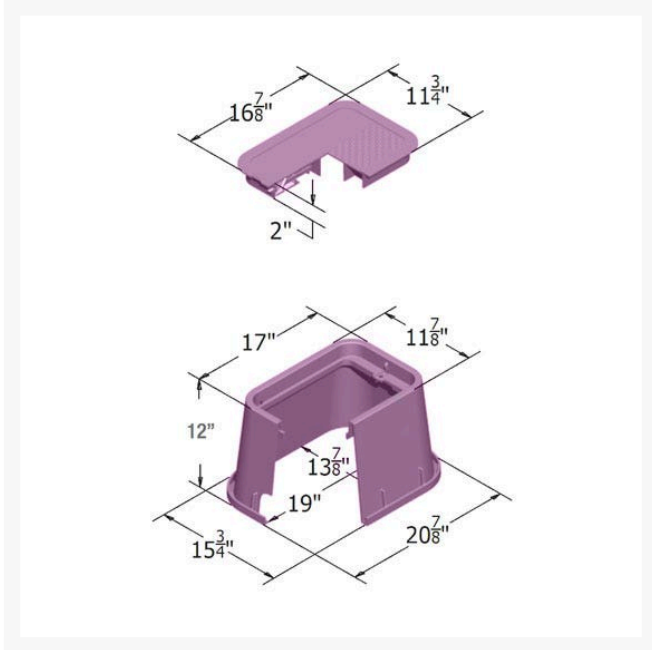

Carson Valve Box w/Lid 1419-12 Spec Grade - Purple Rwdndes

RGC14191027

Details

The popular Carson 1419 standard Specification Grade box offers a wide-range of lid and color options, as well as flared boxes and a 6" standard extension. Side wall rigidity offers easy field modifications. Features include heavy-duty seat collar, structural foam manufacturing process, HDPE (high-density polyethylene) construction, UV inhibitors. Drop-N-Lock, multiple lock options, and 6" extension available. In Green, Gray, Black, Tan and Purple. Made in USA.

Specifications

Manufacturer	Carson
Indicator	RWDNDES
Lid Color	Purple
Valve Box Depth	12 in

TURF MACHINERY SPARES LTD

3a Monument Way West Woking, GU21 5EN
01483 764467

<https://turfmachinery.rrproducts.com/>