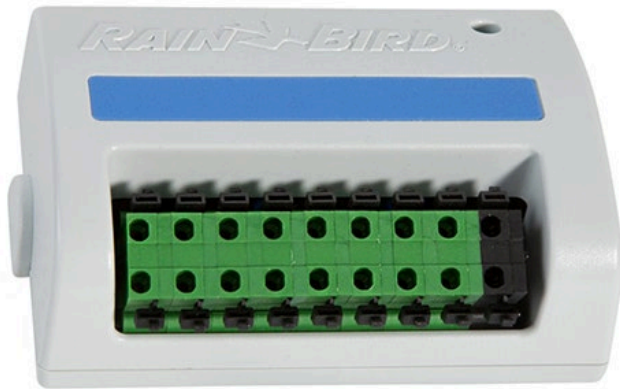

# Rain Bird Esp-Lx 8-STATION Module

RGF42210

## Details

The ESP-LX Basic Controller offers basic irrigation programming options you need for commercial sites. The simple dial makes programming the controller straightforward, and easy-to-understand menu options guide you through set-up. The ESP-LX Basic is the first controller to offer both English and Spanish on one dial. With 48-station capacity, four independent programs and up to eight start times for each station the ESP-LX Basic offers flexible scheduling options. Basic water management features such as Cycle+Soak, seasonal adjust, station delay, and SimulStations are available to meet unique site requirements.

- Adds 8 additional stations to Rain Bird ESP-LX Series modular controllers.
- Can be installed in any available slot.
- Hot-swappable 8-station expansion module can be installed without powering down the controller.
- Compatible with Rain Bird ESP-LXME, ESP-LXMEF and ESP-LX Basic series Irrigation controllers.