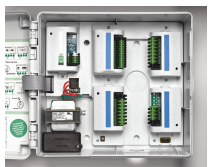

# Rain Bird Esp-Lx 8-STATION Module

RGF42210

## Details

The ESP-LX Basic Controller offers basic irrigation programming options you need for commercial sites. The simple dial makes programming the controller straightforward, and easy-to-understand menu options guide you through set-up. The ESP-LX Basic is the first controller to offer both English and Spanish on one dial. With 48-station capacity, four independent programs and up to eight start times for each station the ESP-LX Basic offers flexible scheduling options. Basic water management features such as Cycle+Soak, seasonal adjust, station delay, and SimulStations are available to meet unique site requirements.

- Adds 8 additional stations to Rain Bird ESP-LX Series modular controllers.
- Can be installed in any available slot.
- Hot-swappable 8-station expansion module can be installed without powering down the controller.
- Compatible with Rain Bird ESP-LXME, ESP-LXMEF and ESP-LX Basic series Irrigation controllers.