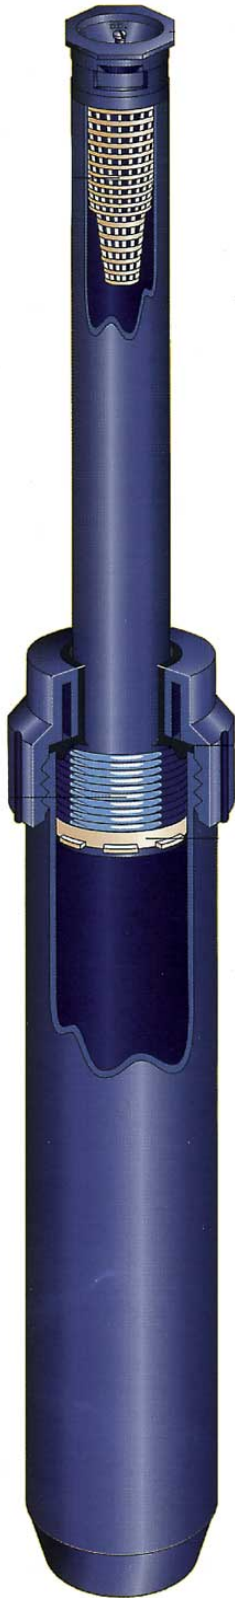

K-Rain Pop-Up Sprinkler - 3

RGK73001

Details

K-Spray pop-ups and nozzles are designed to provide a steady, consistent fall-out of water in 3", 4", 5" and 6" pop-up heights, K-Sprays can be used with K-Rain's 12 interchangeable fixed nozzles or K-Rain's adjustable nozzles. K-Spray pop-ups are ideal for watering small grass areas, ground cover or shrubs. A shrub adapter is available for use with K-Rain nozzles and can be threaded directly on to an above ground riser. K-Spray pop-ups include a stainless steel retraction spring for reliable retraction in all soil conditions. A friction clutch ring allows the pop-up riser to be turned to direct the water flow. K-Spray pop-ups have a 1/2" NPT female thread inlet. Nozzles have male threads. (12.7mm) per hour nozzle trajectory: Standard 260, low angle 120. Available in 12' and 15' models.

Specifications

Manufacturer	K-Rain
--------------	--------

TURF MACHINERY SPARES LTD

3a Monument Way West Woking, GU21 5EN
01483 764467

<https://turfmachinery.rrproducts.com/>