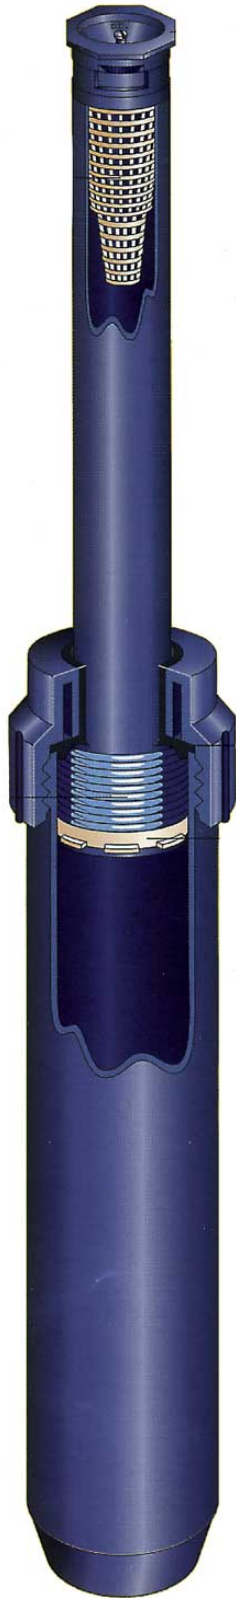

K-Rain Pop-Up Sprinkler - 4

RGK74001

Details

K-Spray pop-ups and nozzles are designed to provide a steady, consistent fall-out of water in 3", 4", 5" and 6" pop-up heights, K-Sprays can be used with K-Rain's 12 interchangeable fixed nozzles or K-Rain's adjustable nozzles. K-Spray pop-ups are ideal for watering small grass areas, ground cover or shrubs. A shrub adapter is available for use with K-Rain nozzles and can be threaded directly on to an above ground riser. K-Spray pop-ups include a stainless steel retraction spring for reliable retraction in all soil conditions. A friction clutch ring allows the pop-up riser to be turned to direct the water flow. K-Spray pop-ups have a 1/2" NPT female thread inlet. Nozzles have male threads. (12.7mm) per hour nozzle trajectory: Standard 260, low angle 120. Available in 12' and 15' models.

Replaces

R&R Products RGSP4A

Specifications

Manufacturer K-Rain

TURF MACHINERY SPARES LTD

3a Monument Way West Woking, GU21 5EN
01483 764467

<https://turfmachinery.rrproducts.com/>