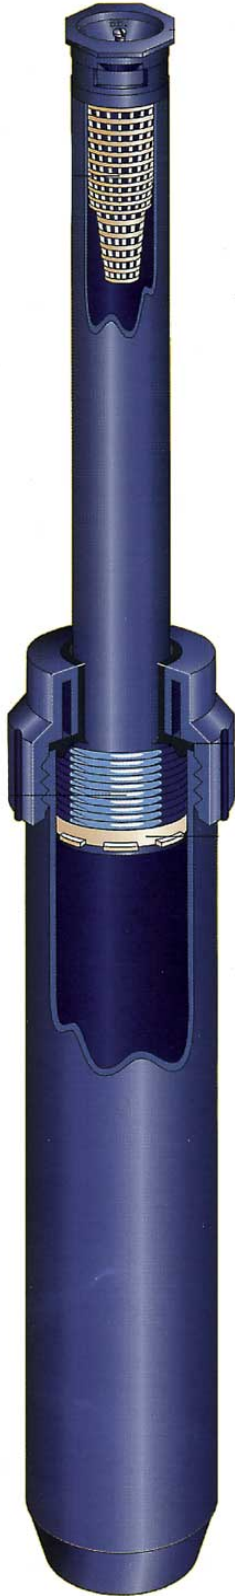

K-Rain Pop-Up Sprinkler - 6

RGK76001

Details

K-Spray pop-ups and nozzles are designed to provide a steady, consistent fall-out of water in 3", 4", 5" and 6" pop-up heights, K-Sprays can be used with K-Rain's 12 interchangeable fixed nozzles or K-Rain's adjustable nozzles. K-Spray pop-ups are ideal for watering small grass areas, ground cover or shrubs. A shrub adapter is available for use with K-Rain nozzles and can be threaded directly on to an above ground riser. K-Spray pop-ups include a stainless steel retraction spring for reliable retraction in all soil conditions. A friction clutch ring allows the pop-up riser to be turned to direct the water flow. K-Spray pop-ups have a 1/2" NPT female thread inlet. Nozzles have male threads. (12.7mm) per hour nozzle trajectory: Standard 260, low angle 120. Available in 12' and 15' models.

Specifications

Manufacturer	K-Rain
--------------	--------

TURF MACHINERY SPARES LTD

3a Monument Way West Woking, GU21 5EN
01483 764467

<https://turfmachinery.rrproducts.com/>