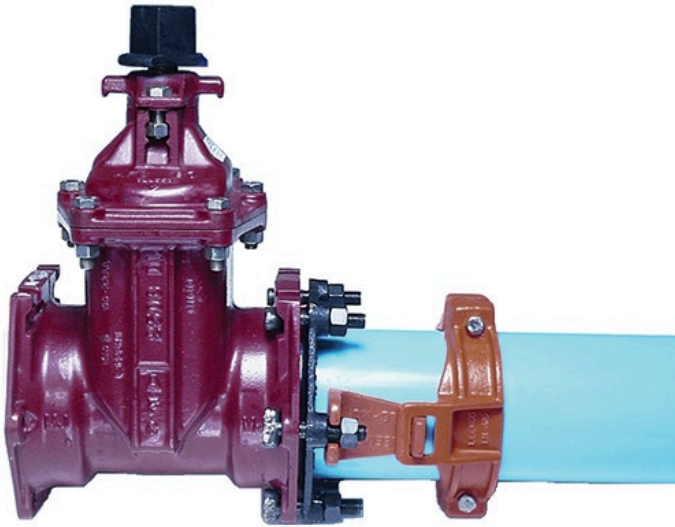

Leemco Restraints - 16" Pipe - Mj Gate Valve

RGLLMJ-1600

Details

Leemco Restrained fittings are designed to get a system in operation in the least amount of time and effort. All changes of directions and reductions are mechanically restrained. Additional adjacent joints shall also be restrained. Leemco Self-Restrained fittings have blunt cast serrations which are specifically designed for PVC or HDPE plastic pipe. These non-machined serrations will not damage the plastic pipe surface and have a fused epoxy finish to protect against corrosive soil conditions. Its patented bell design incorporates a cast-on half clamp and a detachable clamp, plus an easy-to-install, proven 2-bolt system that saves time and labor costs.

Specifications

Manufacturer

Leemco

TURF MACHINERY SPARES LTD

3a Monument Way West Woking, GU21 5EN
01483 764467

<https://turfmachinery.rrproducts.com/>