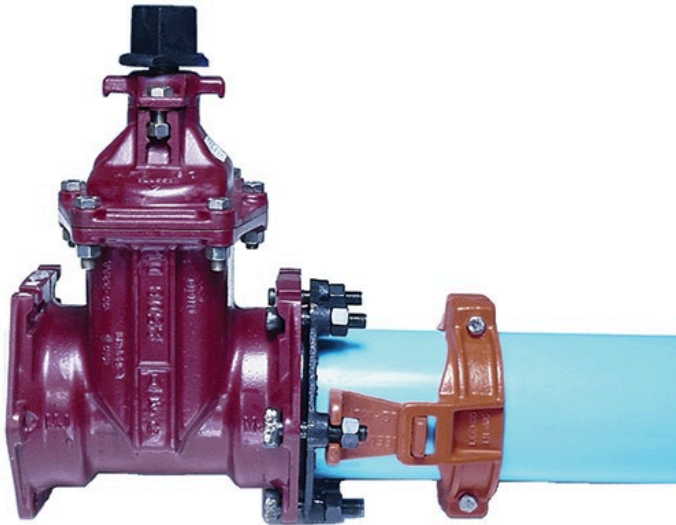

Leemco Restraints - 6" Pipe - Mj Gate Valve

RGLLMJ-600

Details

Leemco Restrained fittings are designed to get a system in operation in the least amount of time and effort. All changes of directions and reductions are mechanically restrained. Additional adjacent joints shall also be restrained. Leemco Self-Restrained fittings have blunt cast serrations which are specifically designed for PVC or HDPE plastic pipe. These non-machined serrations will not damage the plastic pipe surface and have a fused epoxy finish to protect against corrosive soil conditions. Its patented bell design incorporates a cast-on half clamp and a detachable clamp, plus an easy-to-install, proven 2-bolt system that saves time and labor costs.

Specifications

Manufacturer

Leemco

TURF MACHINERY SPARES LTD

3a Monument Way West Woking, GU21 5EN
01483 764467

<https://turfmachinery.rrproducts.com/>