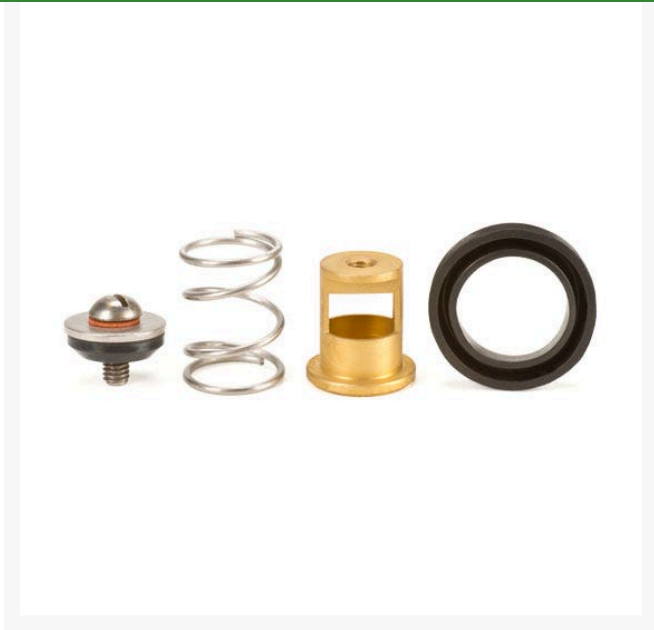

Repair Kit - 1 QC Valve Body

RGRK3

Details

Lid stays closed by strong positive action spring. High visibility Tuff Top or brass lids available. Constructed of solid red brass for durability, economy, and recyclability. Available with Acme threaded outlet (QB44 Series only) (AT). Wrench flats at base for easy installation. Drain hole in body to minimize debris collection. Chevron-shaped wiper seal to reduce leakage around key while inserted. Flow ranges from 5 - 100 gpm. Handles pressures up to 150 psi. British version available (BS). Five-year warranty.