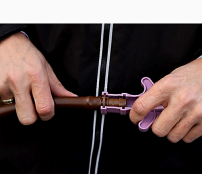

TURF MACHINERY SPARES LTD

3a Monument Way West Woking, GU21 5EN
01483 764467

<https://turfmachinery.rrproducts.com/>