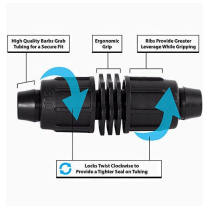

TURF MACHINERY SPARES LTD

3a Monument Way West Woking, GU21 5EN
01483 764467

<https://turfmachinery.rrproducts.com/>